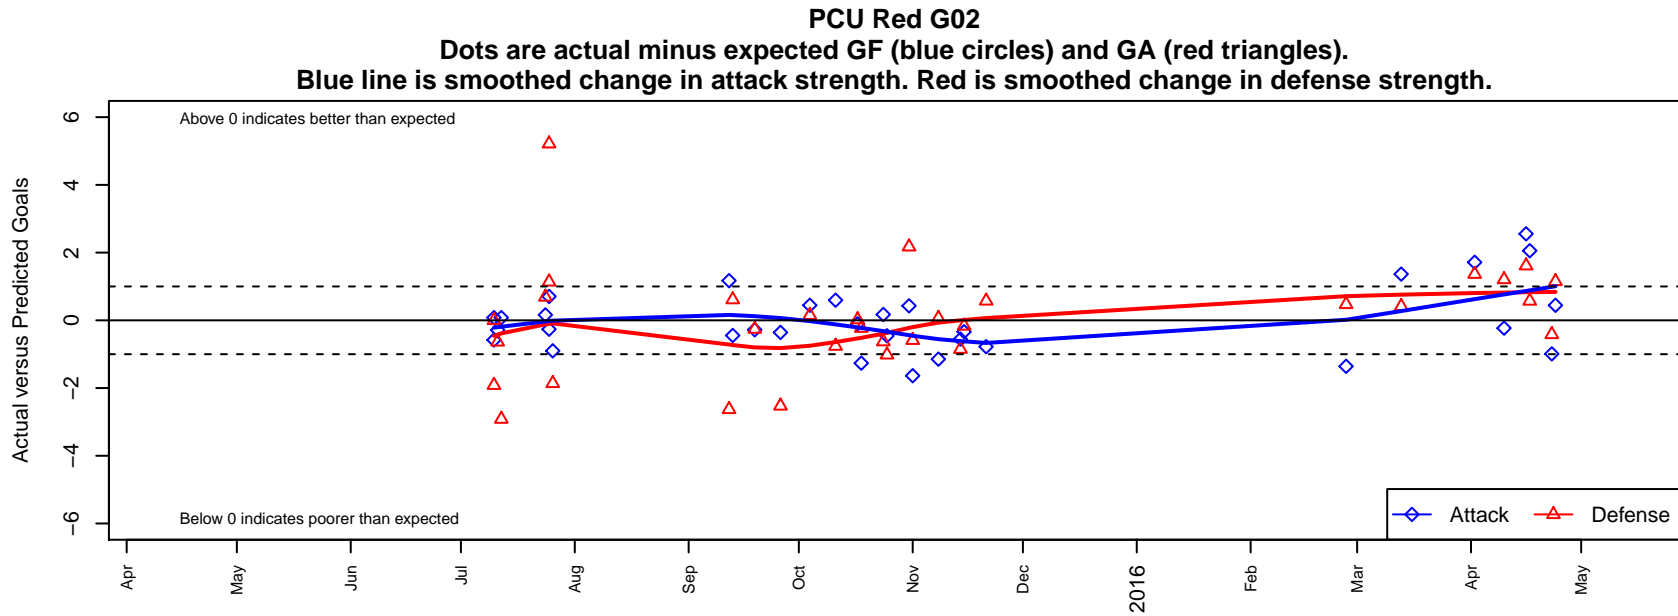

**attack and defense variance (black dot)
relative to other teams
and top 10 in region**

**attack and defense rating
relative to others at age
and all opponents in last 13 months**

PCU Red G02

Portland City United SC
Portland, OR
G02 total strength=867
attack=1.48 defense=1.07
fall league = PTT G02 Div 1 Red
spr league = Spr OYS G02 Div 1 White

alt names used:
PCU 02G Red
PCU G02 Red
PORTLAND CITY UNITED SCPCU G02 RED
PCU 02G Red
PCU 02G Red

Venues played:
2015 PCU Summer Classic U13 Gold
2015 Crossfire Select GU13 Silver
2015 PTT G02 Division 1 Red
2015 OYS Presidents Cup G02
2015 Spr OYS G02 Division 1 White