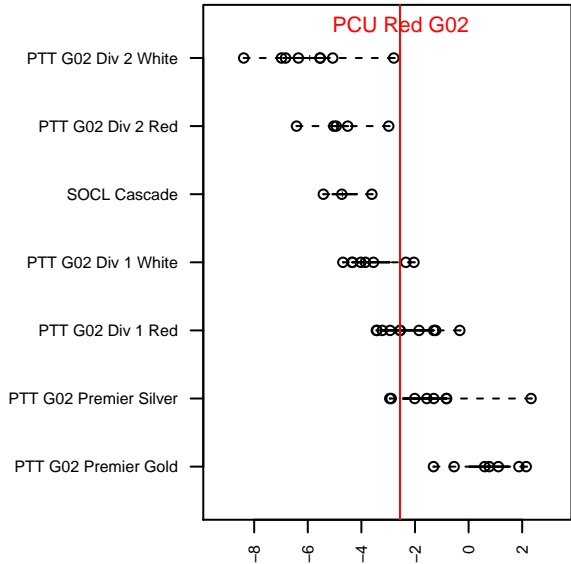

**attack and defense rating
relative to others at age
and all opponents in last 13 months**